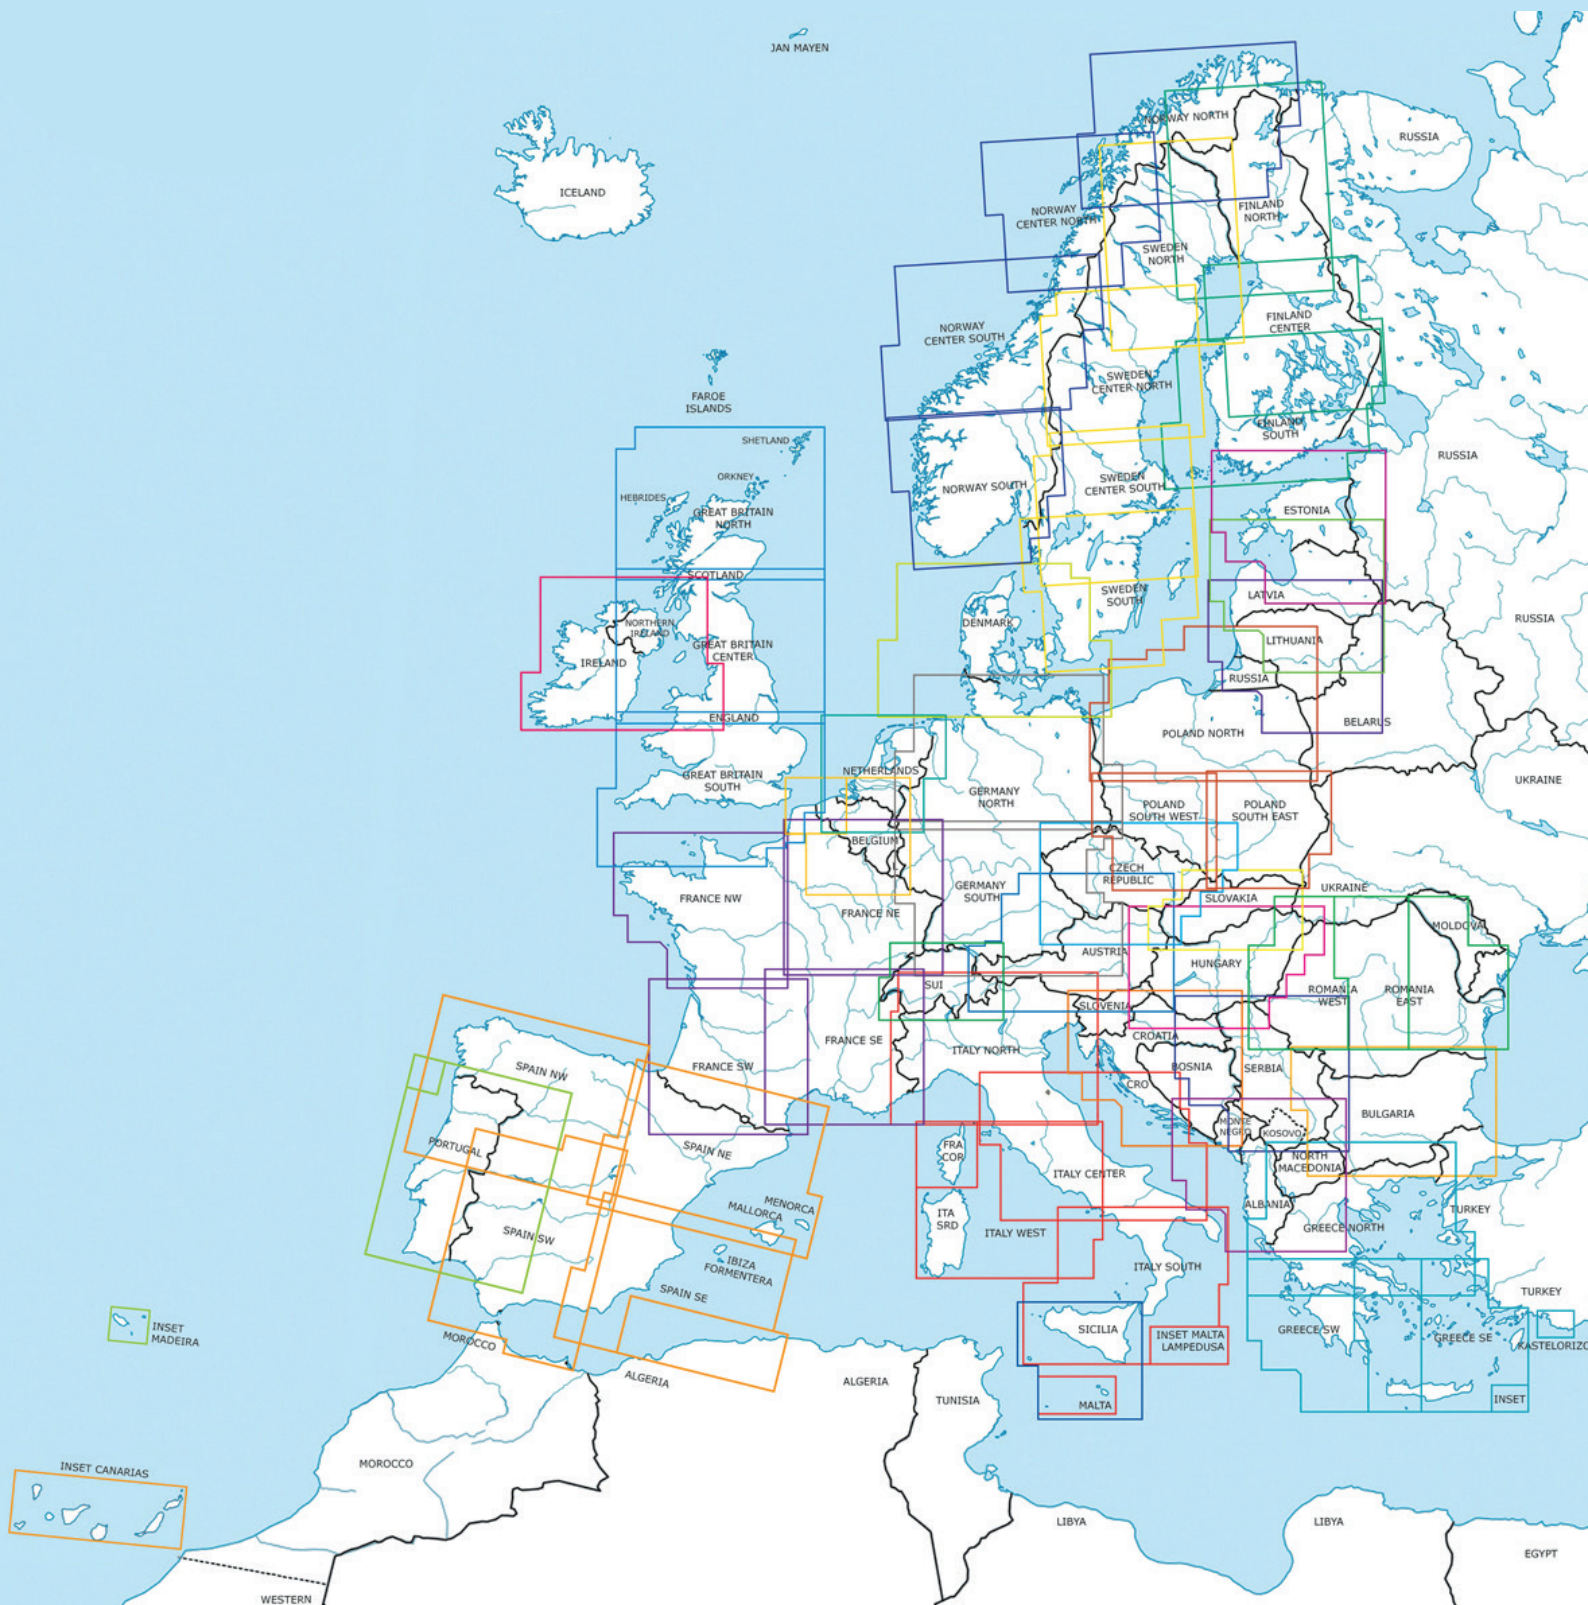

# Rogers Data VFR ICAO Charts Coverage 1:500.000

### SCALE 1:500.000

Austria  
 Balkans  
 Belgium & Luxembourg  
 Bulgaria  
 Croatia & Bosnia Herzegovina  
 Czechia  
 Denmark  
 Estonia  
 Finland North  
 Finland Center  
 Finland South  
 France North East  
 France North West  
 France South East  
 France South West  
 Germany North  
 Germany South  
 Great Britain North  
 Great Britain Center  
 Great Britain South  
 Greece North  
 Greece South West  
 Greece South East  
 Hungary  
 Ireland  
 Italy North  
 Italy Center

### SCALE 1:500.000

Italy South  
 Italy West  
 Latvia  
 Lithuania  
 Malta & Sicily  
 Netherlands  
 Norway North  
 Norway Center North  
 Norway Center South  
 Norway South  
 Poland North  
 Poland South East  
 Poland South West  
 Portugal  
 Romania East  
 Romania West  
 Serbia  
 Slovakia  
 Spain North East  
 Spain North West  
 Spain South East  
 Spain South West  
 Sweden North  
 Sweden Center North  
 Sweden Center South  
 Sweden South  
 Switzerland

### SCALE 1:200.000

Niederösterreich-Wien  
 Steiermark-Burgenland  
 Oberösterreich-Salzkammergut  
 Salzburg-Kärnten-Osttirol  
 Tirol-Vorarlberg  
 Slovenia

(ABB. COVERAGE 1:200.000)